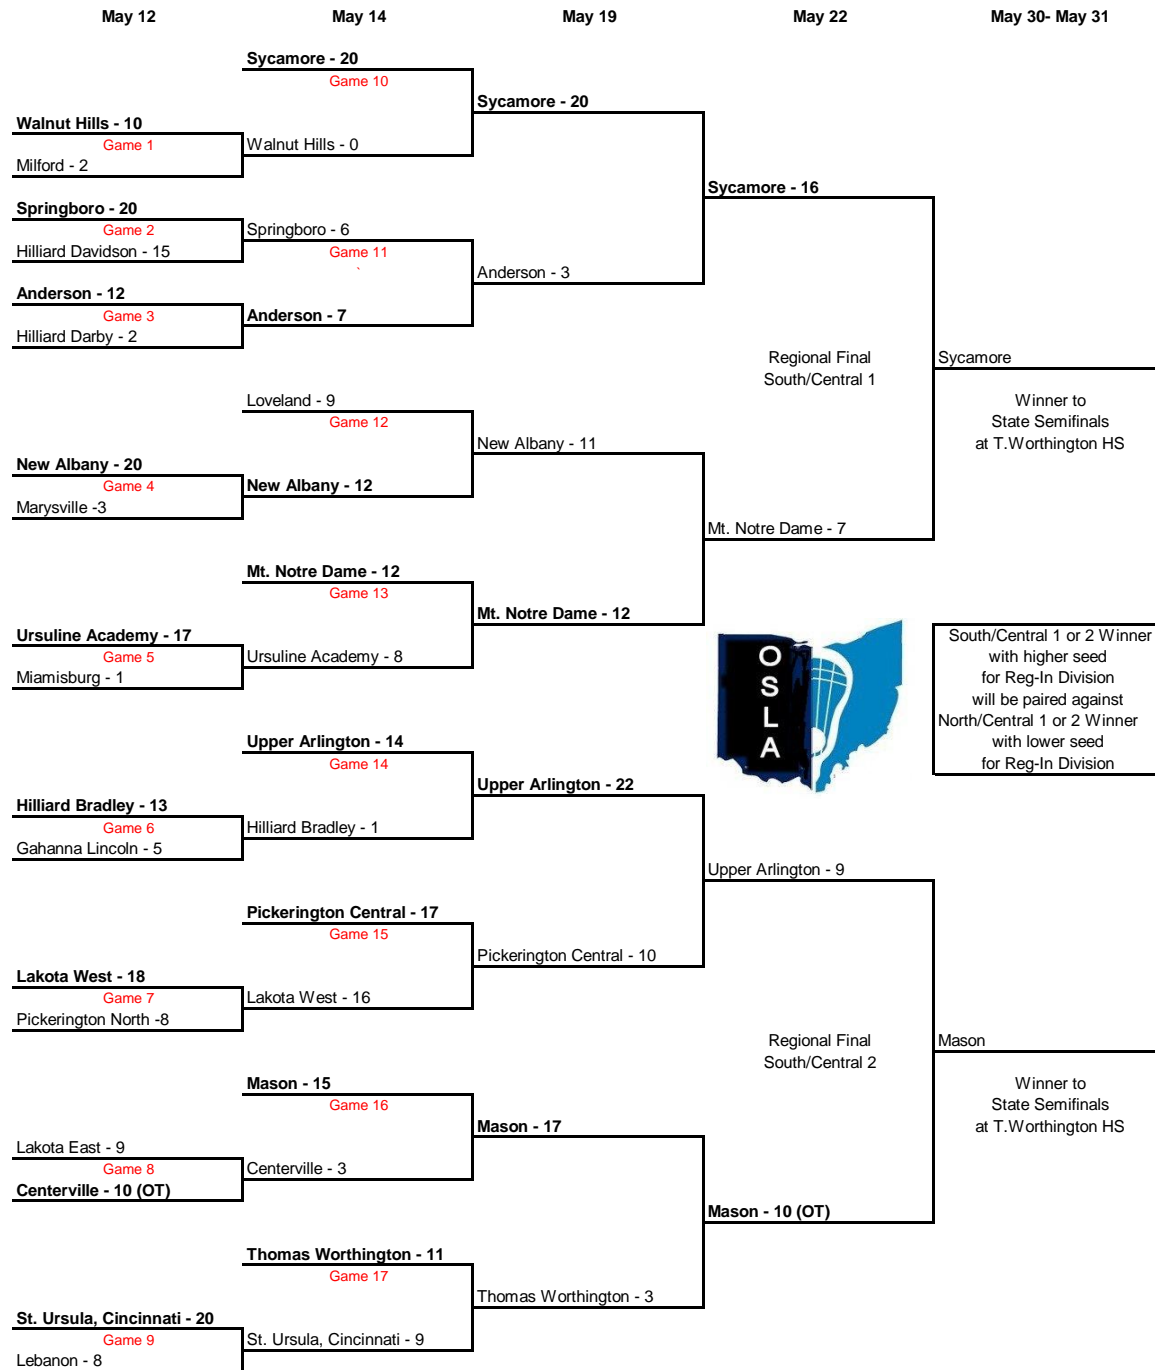

# 2014 - South/Central Region Division I Tournament

South/Central 1 or 2 Winner with higher seed for Reg-In Division will be paired against North/Central 1 or 2 Winner with lower seed for Reg-In Division

The team listed on the top half of the bracket is the home team.